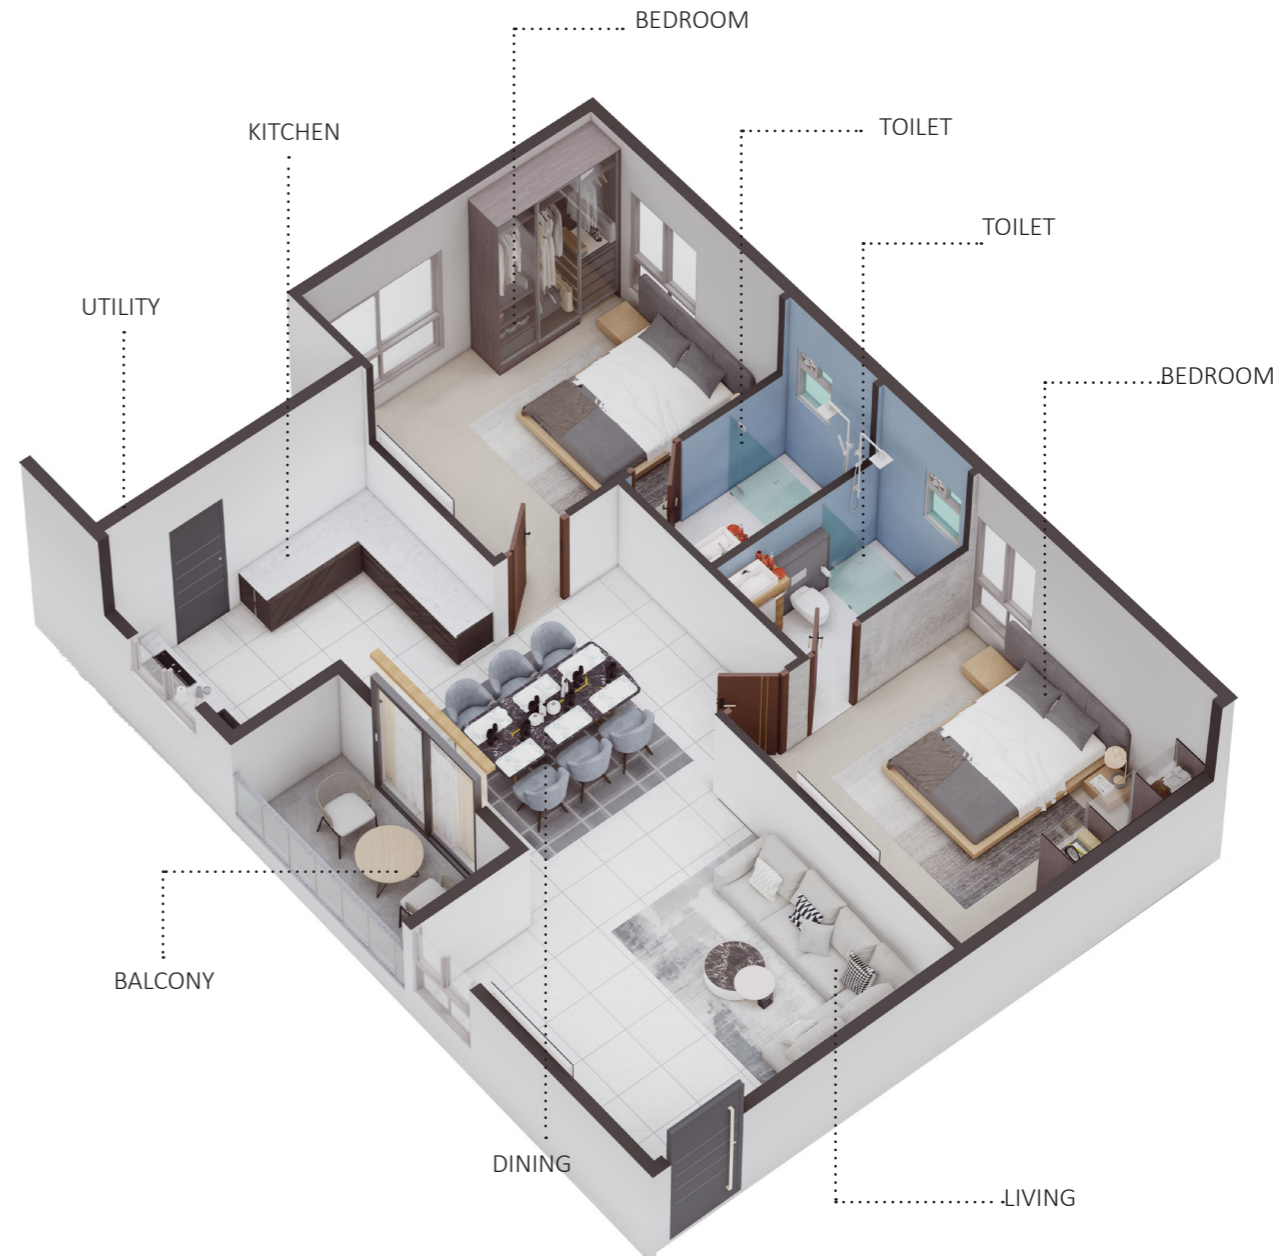

# TYPICAL FLOOR PLAN

# UNIT PLANS

KEY PLAN

TYPE-1  
EAST FACING (Typical)

3 BHK

SALEABLE AREA- A1: 1540 SQ.FT

B1: 1570 SQ.FT

# UNIT PLANS

KEY PLAN

TYPE-2  
NORTH FACING (Typical)

2 BHK

SALEABLE AREA- 1260 SQ.FT